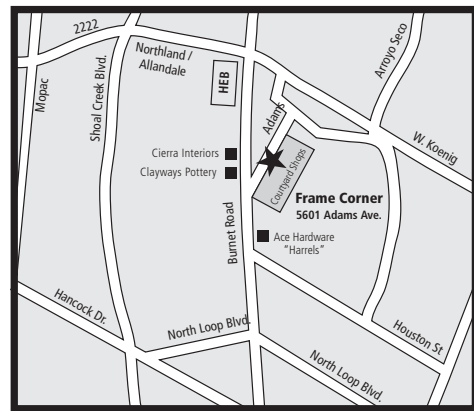

Refer a Friend & You Both Get 15% Off.

Fill in your name and address below and give this card to a friend. When they bring in this card, you both will receive a 15% discount (on materials only).

name _____

address _____

city / state / zip _____

The Frame Corner
Where the Art is in the Frame

The Frame Corner

T, W, F 9am - 6pm
Th 9am - 7pm
Sa 10am - 6pm

5601 Adams Avenue, Austin, Texas 78756

Your information will not be shared or sold to any other person or company. Limit 5 gift cards per household. Present coupon when ordering. Not valid with any other promotional offers. Not redeemable for cash. Only one coupon per customer per visit. No reproductions allowed. Applicable taxes paid by bearer.

(512) 453-7788

The Frame Corner

Where the Art is in the Frame

(512) 453-7788 T, W, F 9am - 6pm
Th 9am - 7pm
Sa 10am - 6pm

5601 Adams Avenue Austin, Texas 78756

The Frame Corner

Where the Art is in the Frame